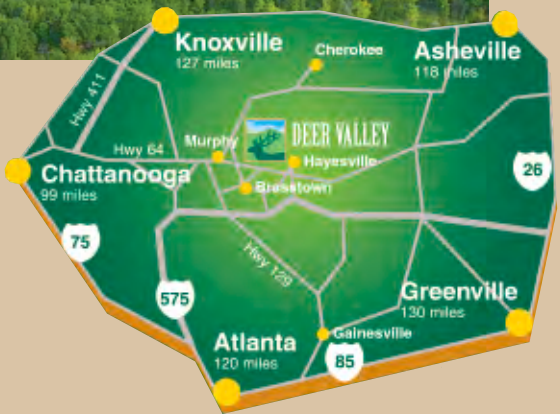

At Davy Mountain

MOUNTAIN PROPERTIES
NORTH CAROLINA

Deer Valley at Davy Mountain is located 3 miles outside of Hayesville, North Carolina off Highway 64. This beautiful mountain destination is conveniently located within 2 hours from Asheville, Atlanta, Chattanooga, Greenville and Knoxville.

This advertisement is not an offer or solicitation to residents of any state where such an offer or solicitation is prohibited by applicable law.

Deer Valley

Welcome to Deer Valley at Davy Mountain...where the mountains meet the sky and nature greets you at your front door.

Ancient Cherokee trails, crystal clear streams, and breathtaking views make Deer Valley at Davy Mountain one of the most desirable gated communities in Western North Carolina. This unspoiled hideaway in the Nantahala National Forest offers residents serene privacy, but is within minutes of everything! Murphy, Brasstown, Hiawassee, Hayesville and Young

If you are searching for the ideal vacation property or a place to call home, you've found it.

For a limited time only, Deer Valley properties are available starting at \$59,000.

- 1-2 acre lots
- Gated entrance
- Underground utilities
- Paved roads
- Home building services