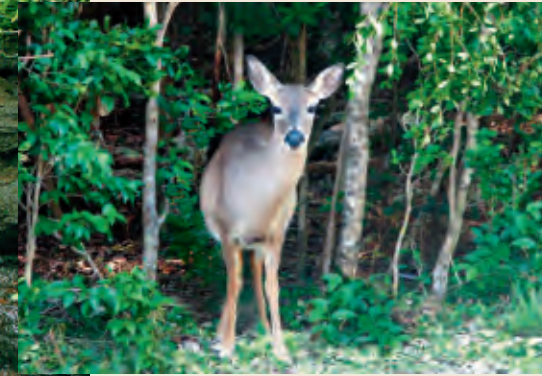

This advertisement is not an offer or solicitation to residents of any state where such an offer or solicitation is prohibited by applicable law.

Deer Valley

Welcome to Deer Valley at Davy Mountain...where the mountains meet the sky and nature greets you at your front door.

Ancient Cherokee trails, crystal clear streams, and breathtaking views make Deer Valley at Davy Mountain one of the most desirable gated communities in Western North Carolina. This unspoiled hideaway in the Nantahala National Forest offers residents serene privacy, but is within minutes of everything! Murphy, Brasstown, Hiawassee, Hayesville and Young

Harris, known for their quaint charm are just around the mountain.

Experience the relaxing mountain lifestyle at Deer Valley and

have access to the areas many amenities, which include:

- 3 premium golf courses
- Shopping and dining
- Hiking, whitewater rafting and horseback riding
- Cultural outlets; The John Campbell Folk School, the Peacock Playhouse and the Brasstown Concert Association
- Native trout waters with premium fishing
- 2 local airports
- 4 hospitals

If you are searching for the ideal vacation property or a place to call home, you've found it.

For a limited time only, Deer Valley properties are available starting at \$59,000.

- 1-2 acre lots
- Gated entrance
- Underground utilities
- Paved roads
- Home building services