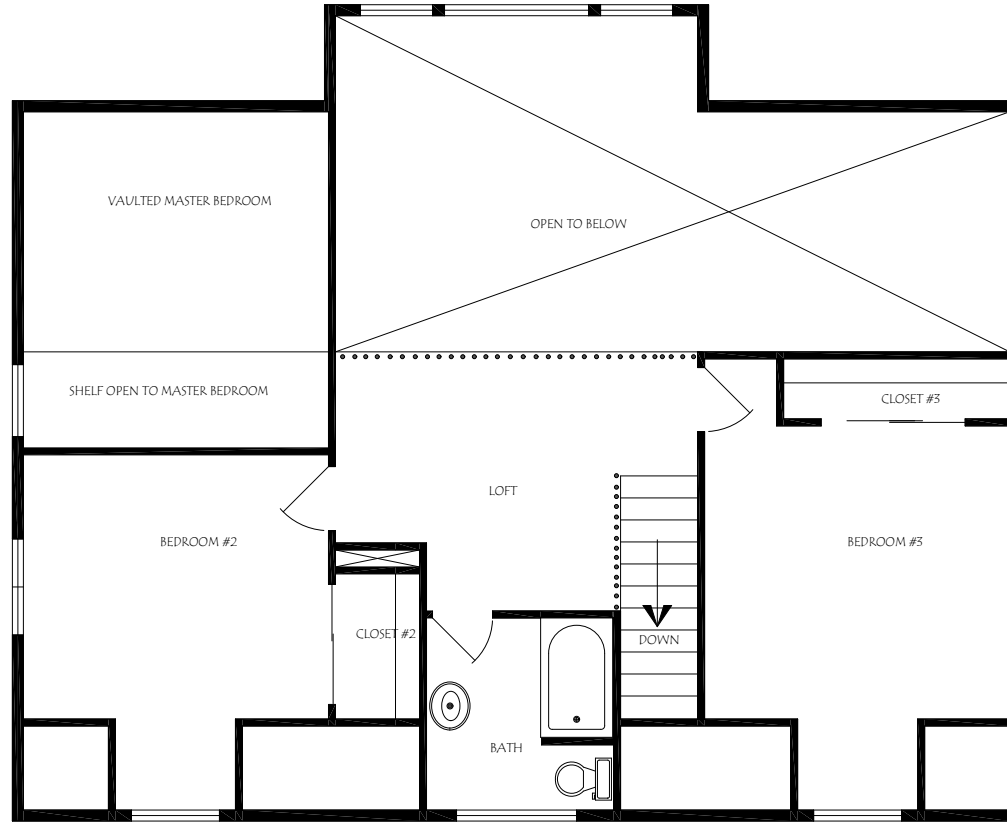

MAIN LEVEL = 1,324 SQ. FT.

MAIN LEVEL FLOOR PLAN VIEW

UPPER LEVEL = 658 SQ. FT.

UPPER LEVEL FLOOR PLAN VIEW

BASEMENT LEVEL = 1,324 S.F.

BASEMENT LEVEL FLOOR PLAN VIEW