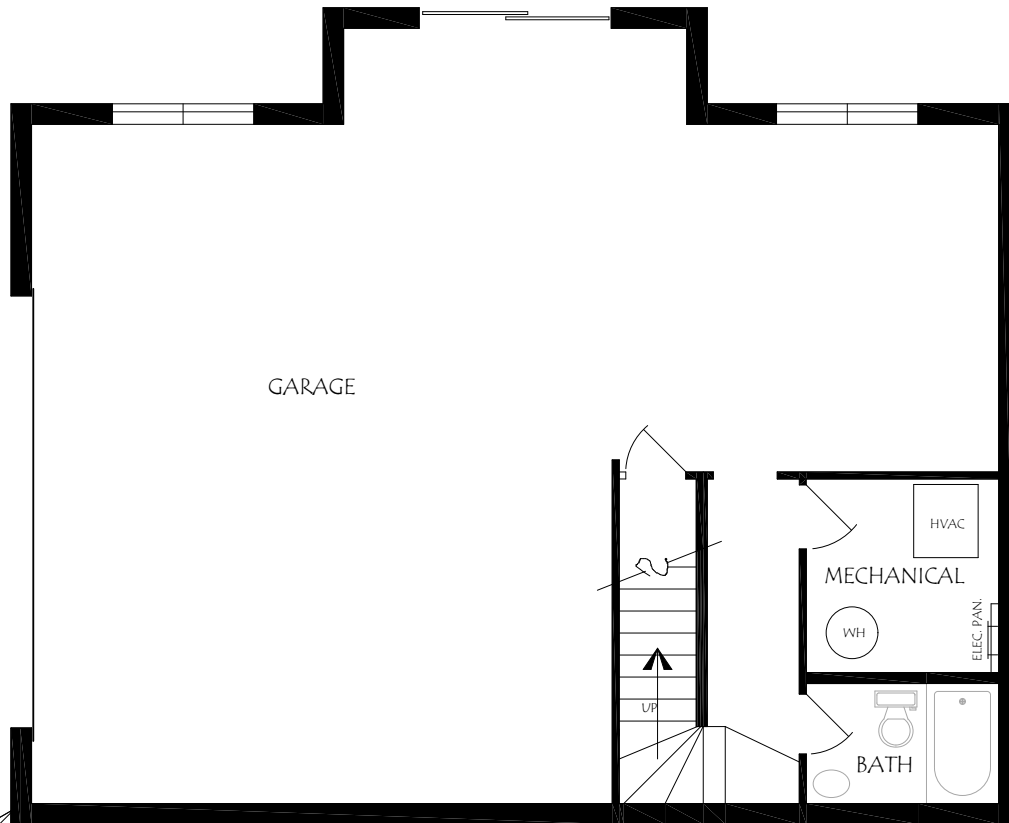

MAIN LEVEL = 1,324 SQ. FT.

MAIN LEVEL FLOOR PLAN VIEW

UPPER LEVEL = 658 SQ. FT.

UPPER LEVEL FLOOR PLAN VIEW

BASEMENT LEVEL = 1,324 S.F.

BASEMENT LEVEL FLOOR PLAN VIEW